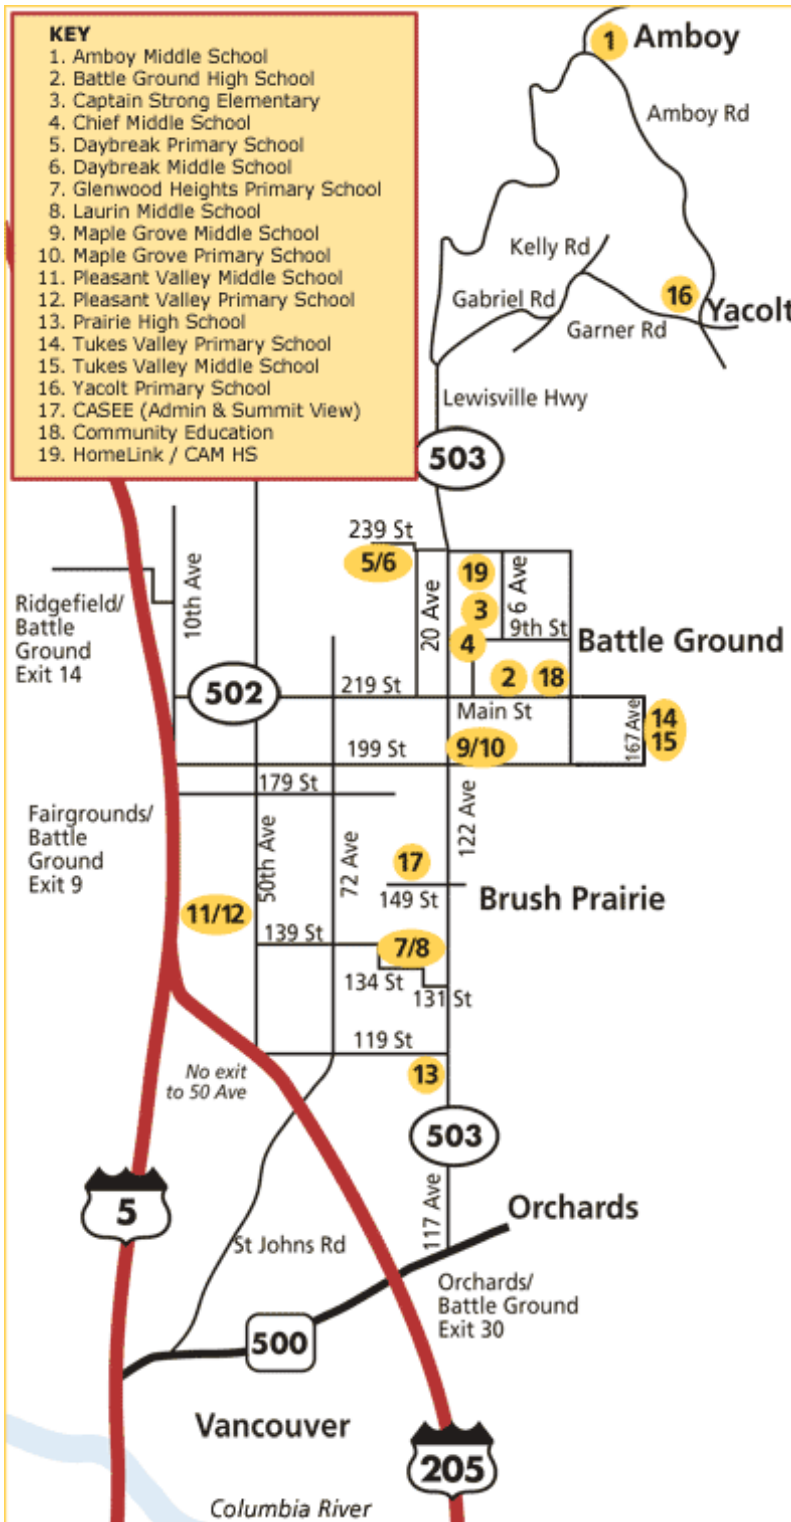

Battle Ground Public Schools

District Map

District Office Mailing Address
P.O. Box 200
Battle Ground, WA 98604-0200

District Office Location
11104 NE 149th Street
(Most Central Offices)

- District Headquarters (Building A)
- Center for Agriculture, Science and Environmental Education (Building B)
- Summit View High School (Building A – Lower Level)